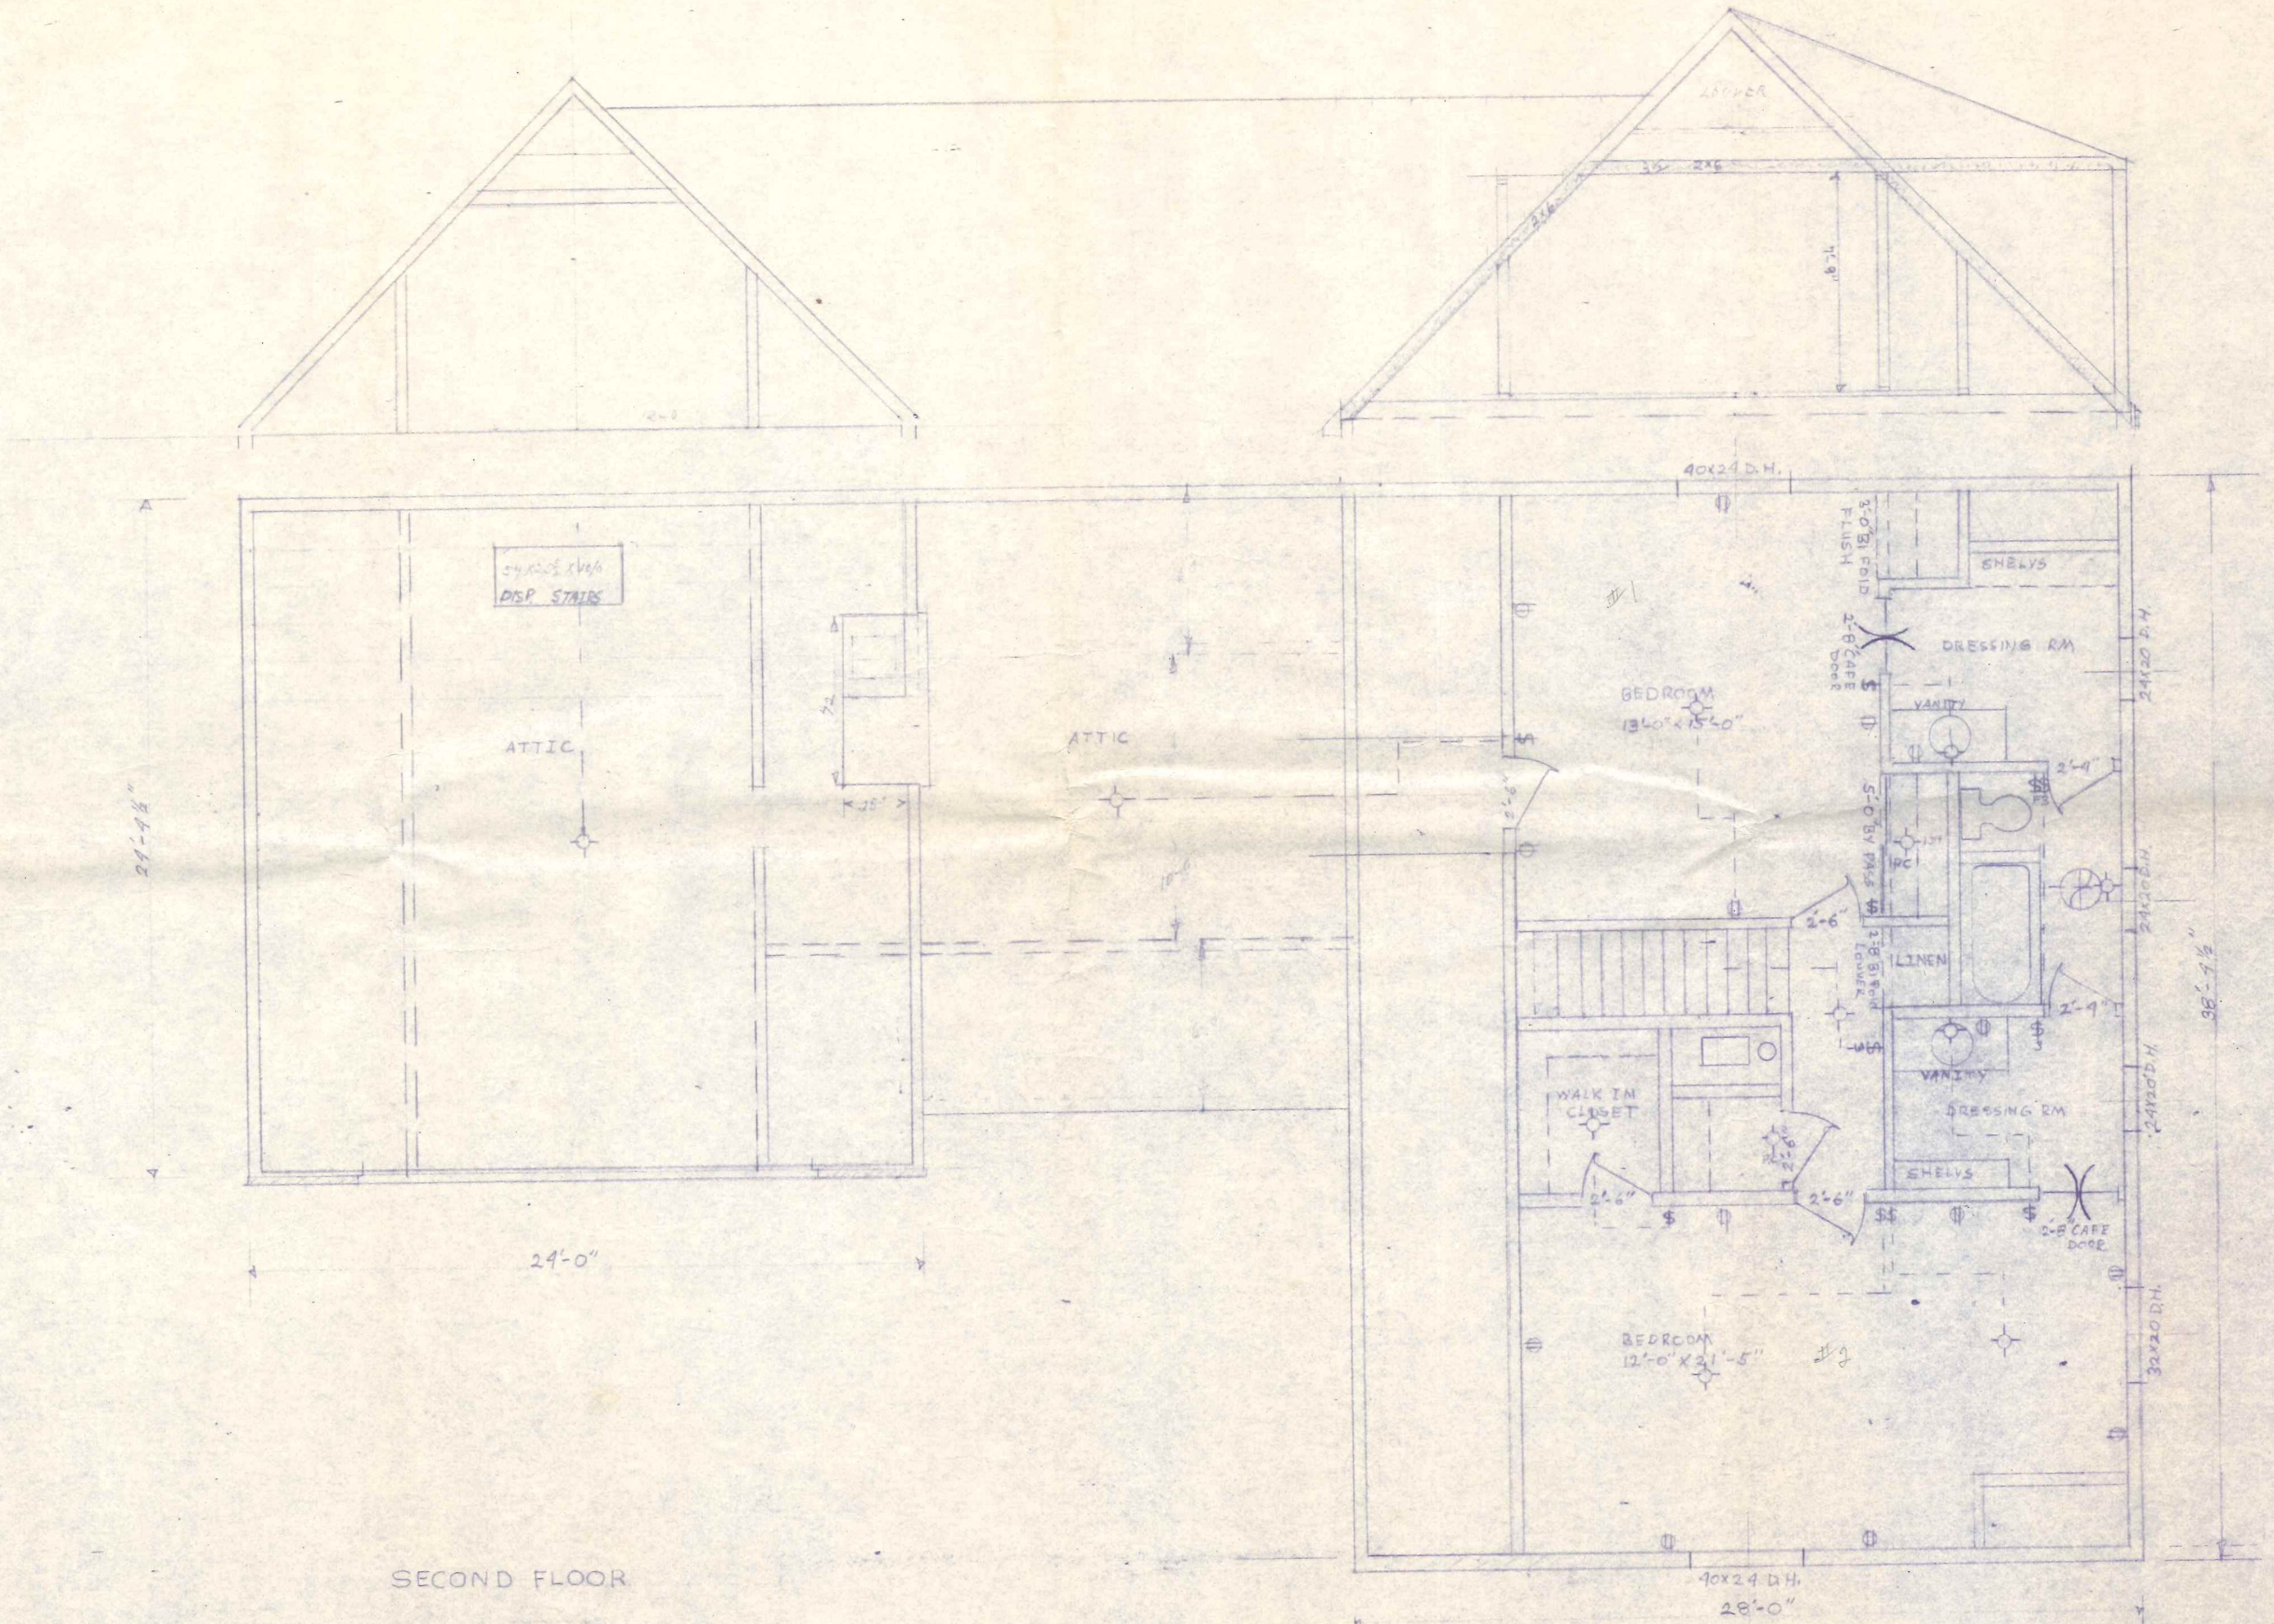

200 AMP

Set back from curb 57'-6"

565 Rohm Dr.

GERMANN BUILDERS
128 East Maumee Ave.
Napoleon, Ohio 43545

Lot #77 Rohm Drive 125' x 149'

SECOND FLOOR