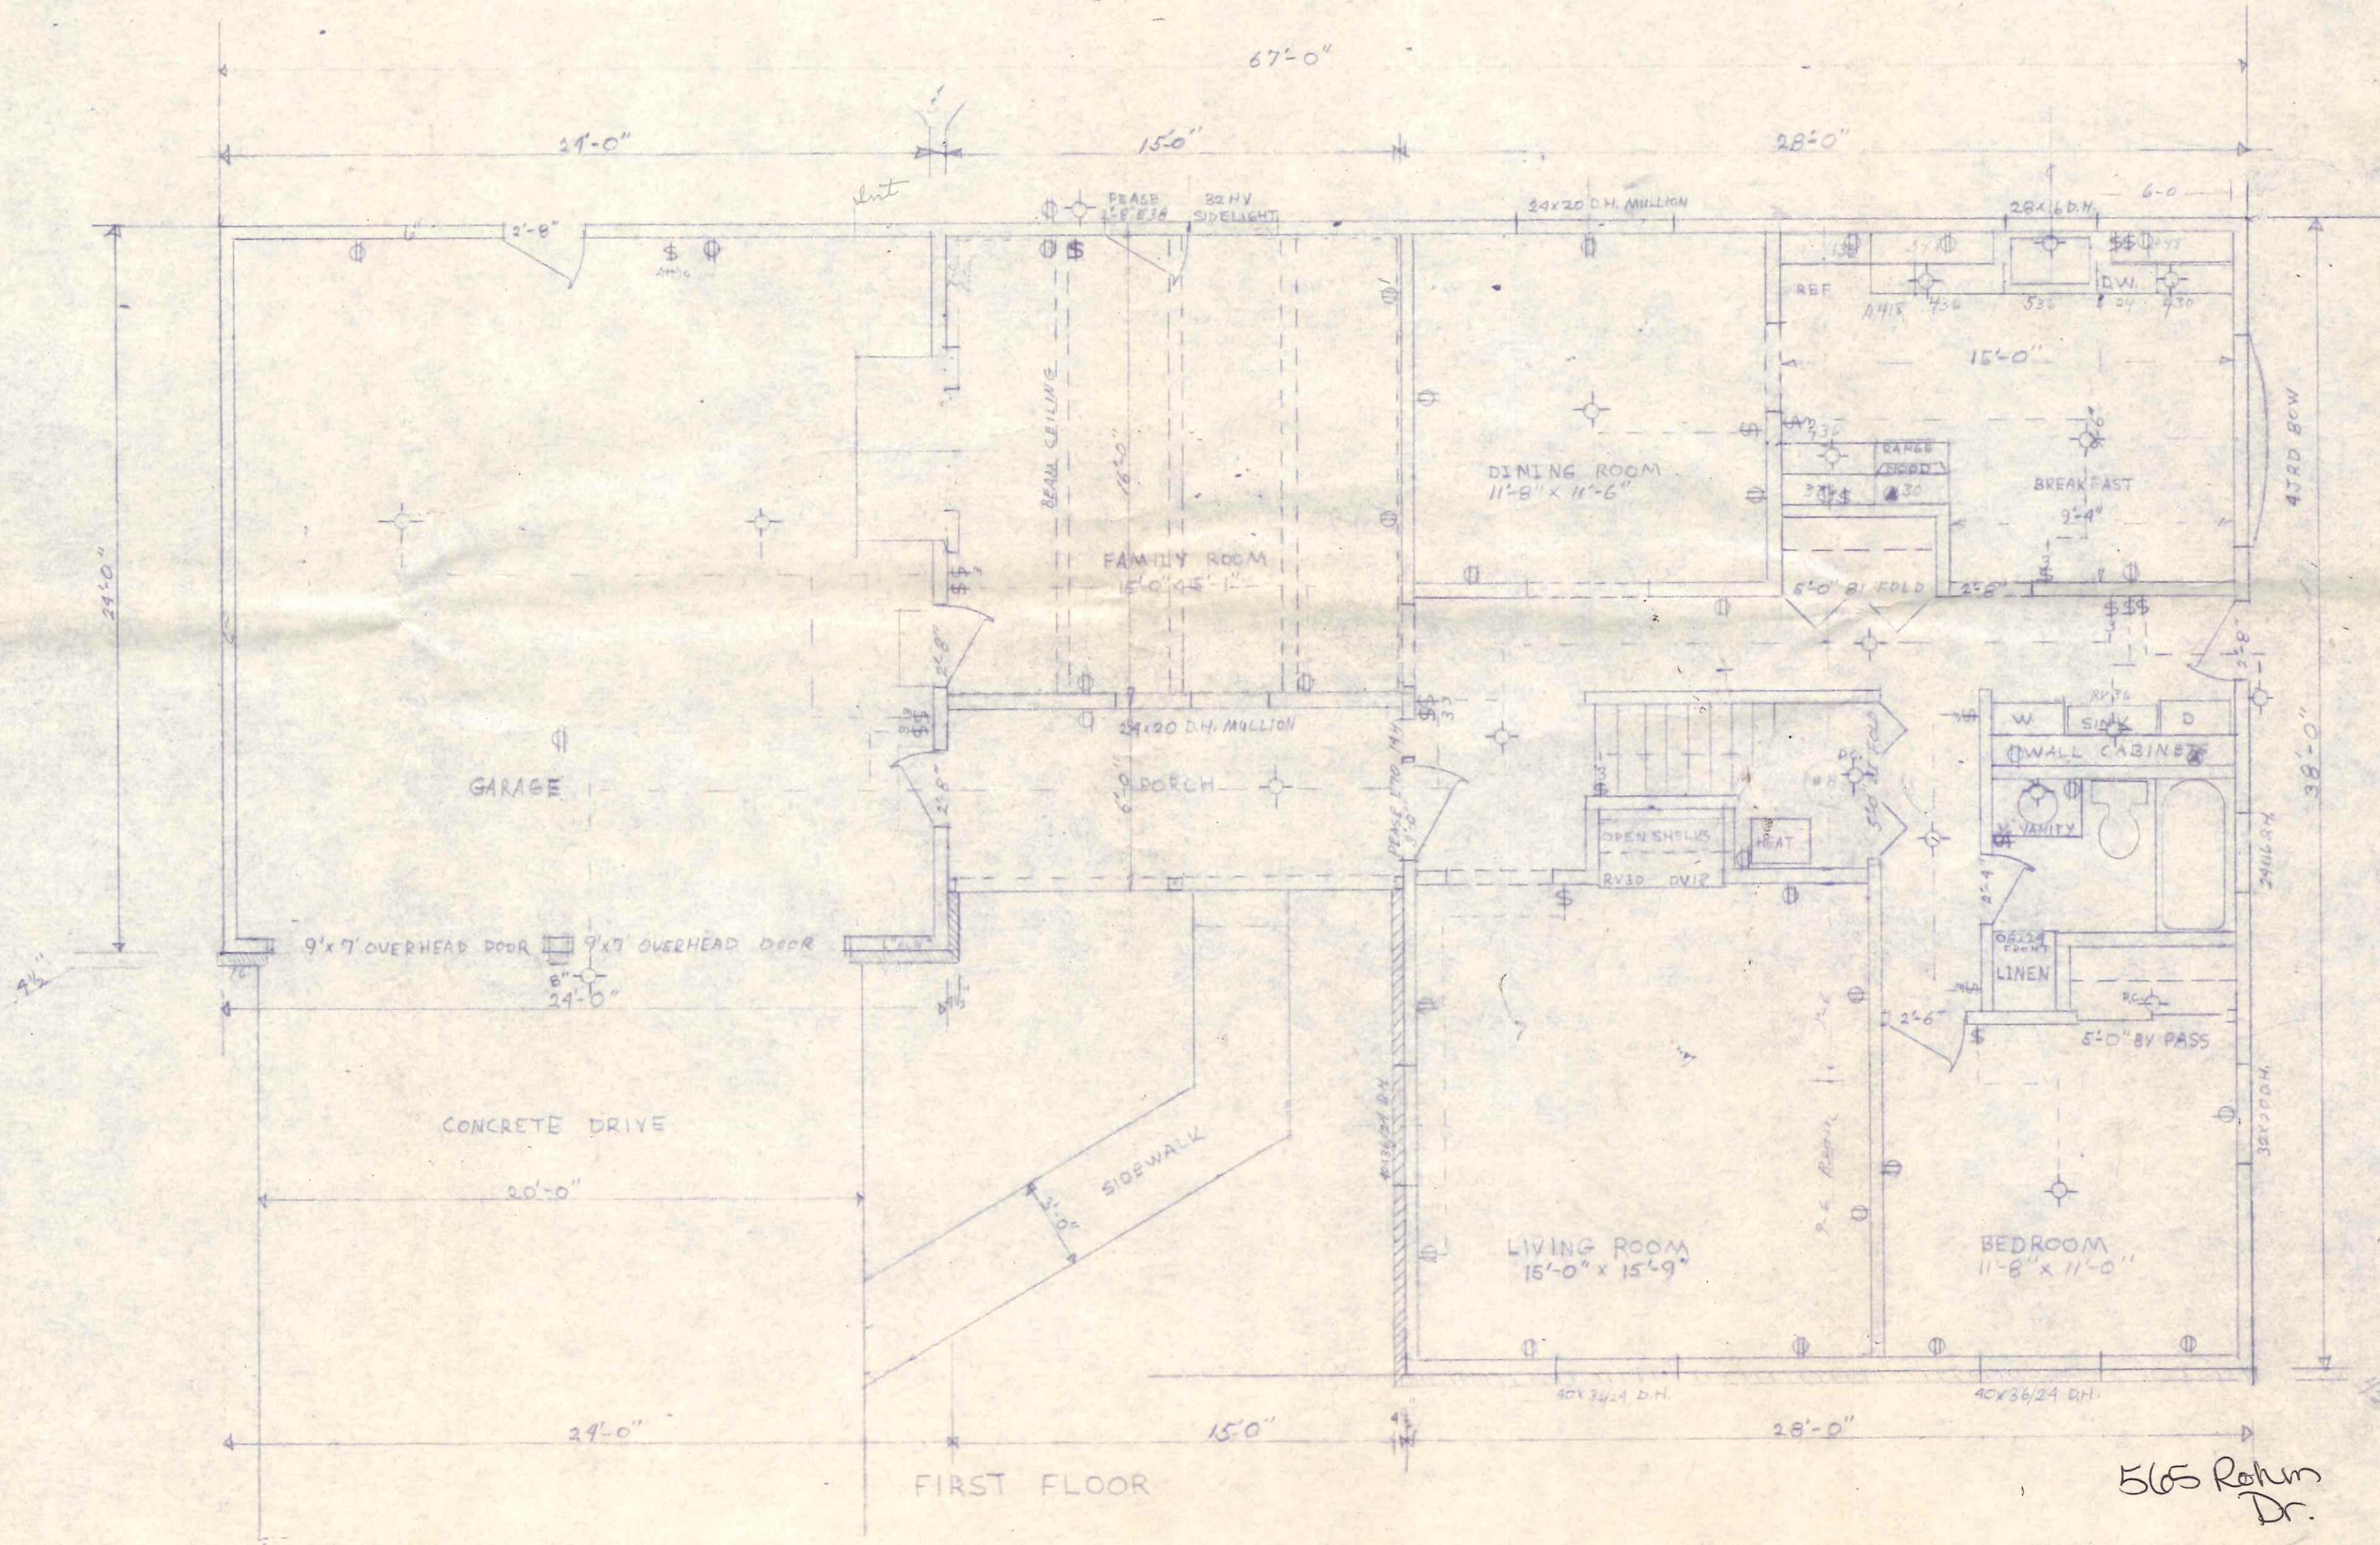

200 AMP

Set back from curb 57'-6"

565 Rohm Dr.

GERMANN BUILDERS
128 East Maumee Ave.
Napoleon, Ohio 43545

Lot #77 Rohm Drive 125' x 149'

SECOND FLOOR